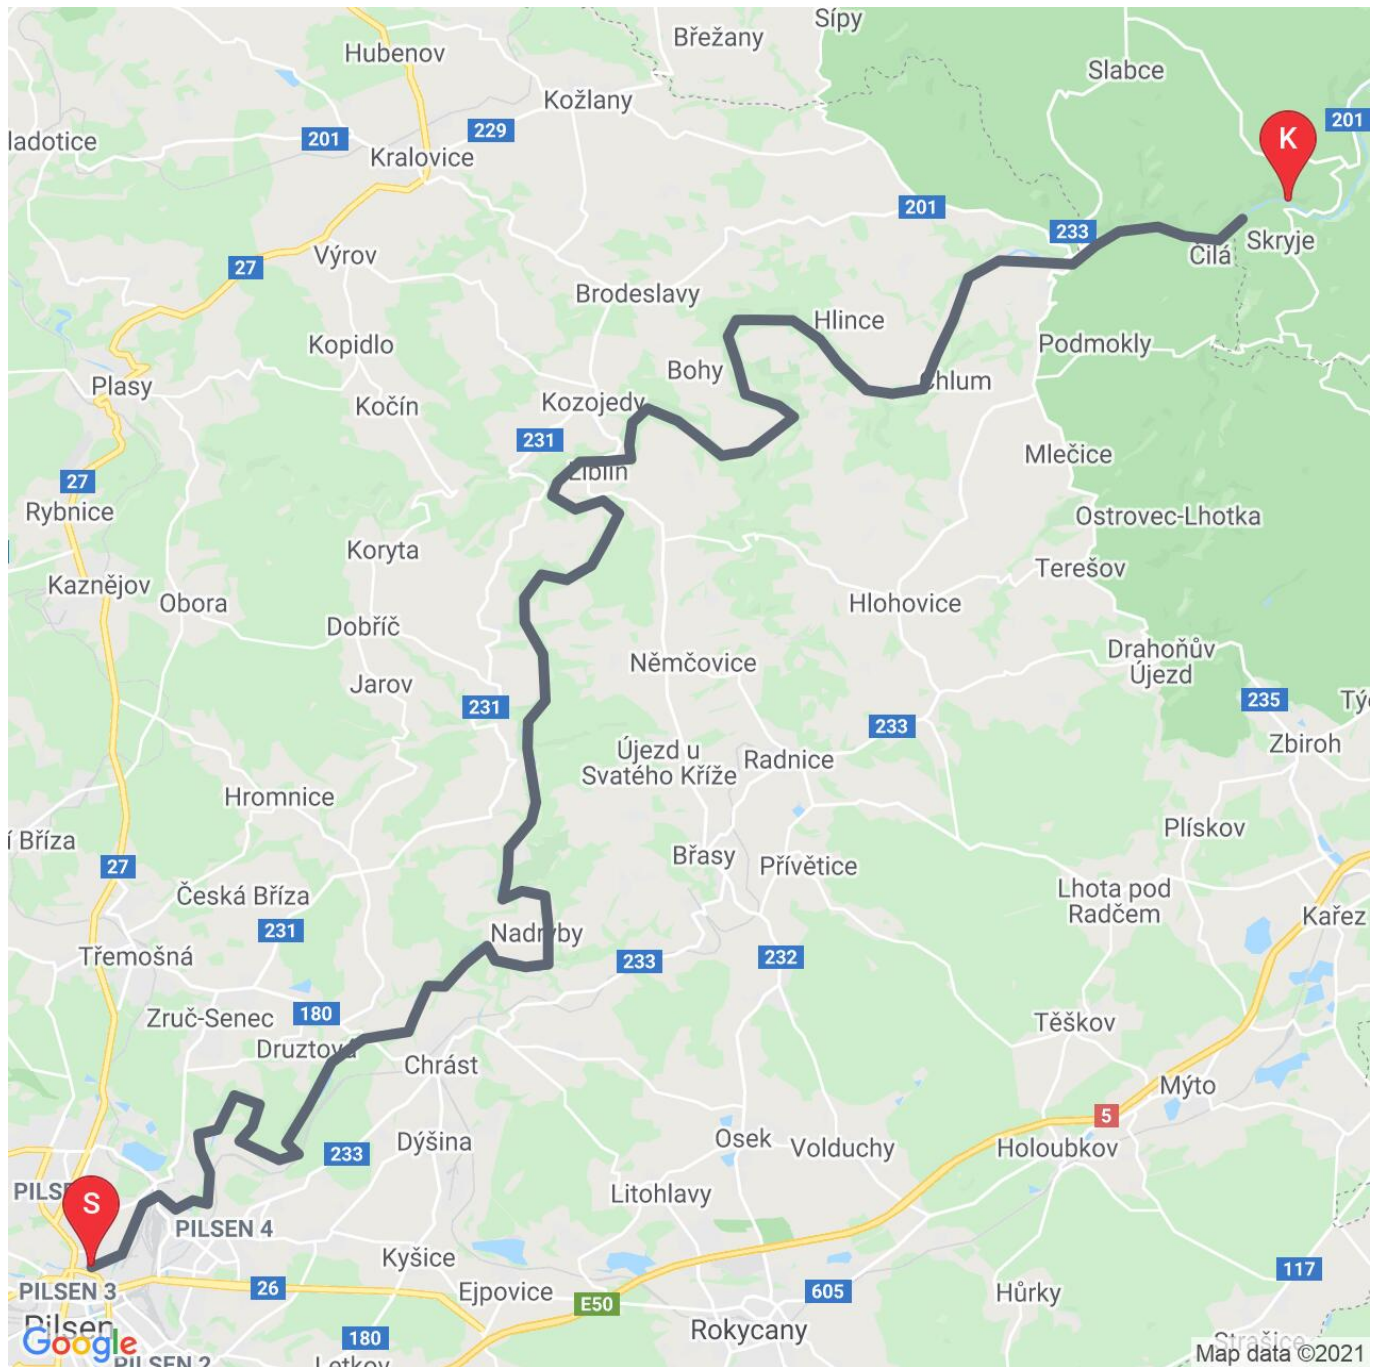

Berounka

Route description

Romance in the Berounka River Valley

Berounka, the largest tributary of the Vltava River, is sometimes called by boaters and avid hikers “Stará řeka” (the Old River). Because Berounka is not very demanding in terms of boating experience, it is perfect for beginners as well. The river flows gently from Plzeň with soft rapids and a deep trough that turns into a long “valley” between forested slopes and the protected natural reserves of Háj and Zábělá. From Chrást, the river offers a cruise through a flat, wide valley with a gentle flow as well as standing water with numerous weirs. The following section features both long and short rapids, and the river continues to flow through a romantic valley, both shallow and deeply carved with forested areas.

Destinations	West Bohemia
Route	začátek Plzeň (pravý břeh řeky Mže pod jezem) - tábořiště u Dolanského mostu - tábořiště Kobylka - tábořiště U Varských, Zvíkovec - tábořiště Ahoj, Skryje
	64 km 3 days
Surface	Watercourse
Activity type	Watermen

Places for bikers

- **Hotel Purkmistr** : , Tel: +420377994311, Email: smid@purkmistr.cz, Adresa: Selská návés 21/2, Plzeň, GPS: 49.69884167,13.41402778
- **Restaurace Purkmistr** : , Tel: +420377994312, Email: smid@purkmistr.cz, Adresa: Selská návés 21/2, Plzeň, GPS: 49.69884167,13.41402778
- **Infocentrum a muzeum Radnice** : , Tel: +420371795228, Email: infocentrum@mesto-radnice.cz, Adresa: náměstí Kašpara Šternberka 2, Radnice, GPS: 49.8562819,13.6046569
- **Stodolní hospůdka Druzťová** : , Tel: +420734567154, Email: honza.ilgner@gmail.com, Adresa: Druzťová 300, GPS: 49.7973878,13.4496103
- **Hotel Plzeň ***** : , Tel: +420774224034, Email: info@hotelplzen.cz, Adresa: Budilova 15, Plzeň , GPS: 49.74688,13.3703986
- **Pizzerie Massimo** : , Tel: +420774224034, Email: info@hotelplzen.cz, Adresa: Budilova 15, Plzeň, GPS: 49.74688,13.3703986